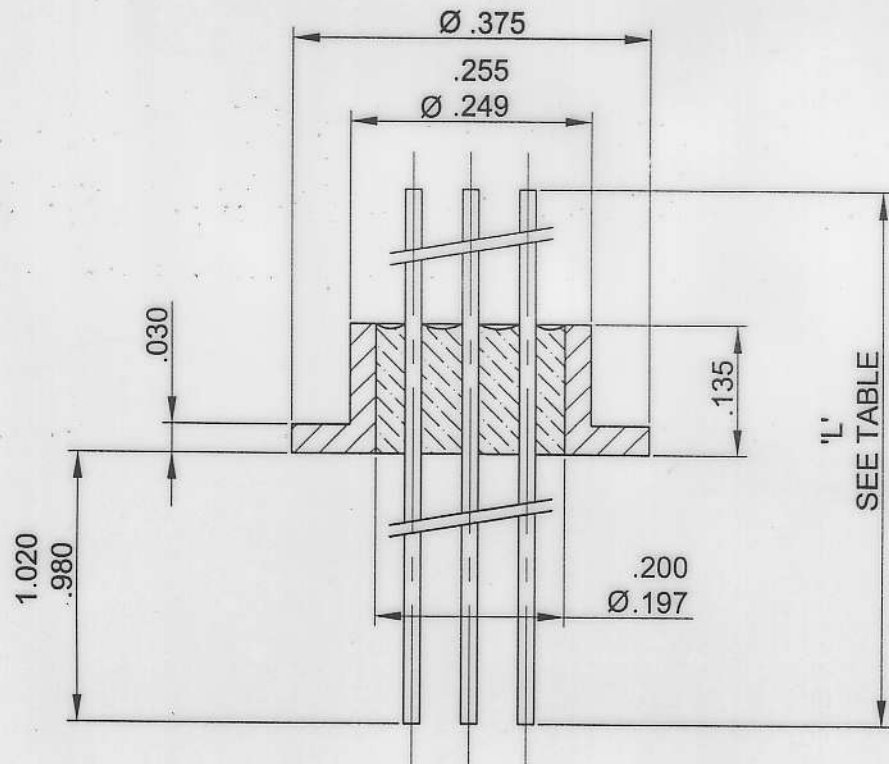

SONARDYNE & CHELSEA INSTRUMENTS - 1902211/A
 DEEP BODY THERMOMETERS - 1902211/B

- 1 HOUSING 1875003
- 7 PINS SEE TABLE
- 1 PREFORM 1902212/A (53/D)

IF IN DOUBT - ASK
 DO NOT SCALE THIS PRINT

REF No	PIN 'L'	PART No
1902211/A	2.160/2.130	1900271
1902211/B	1.665/1.635	1900791

28-01-03	3	REDRAWN - TIN/LEAD PLATE WAS ETFB	B.V.H.
DATE	ISSUE	REVISION	DR'N APP'D

MATERIAL HOUSING - MILD STEEL PINS - 48/51% Ni BAL Fe PREFORMS - GLASS	TOLERANCES UNLESS OTHERWISE STATED DIMENSIONS ± .005 ANGULAR CONCENTRICITY OF ALL DIAMETERS T.I.R. ALL SHARP EDGES TO BE BROKEN SMOOTHLY ALL DIMENSIONS IN INCHES	DRAWN B.V.H.
		DATE 28-01-03
FINISH TIN/LEAD PLATE	ORIGINAL SCALE 5:1	CHK'D APP'D

WESLEY COE (CAMBRIDGE) LTD

TITLE SEAL ASSY 7 PIN	PART No 1902211	SHEET 1 OF 2	ISSUE 3
--------------------------	--------------------	--------------	------------

W2154/1