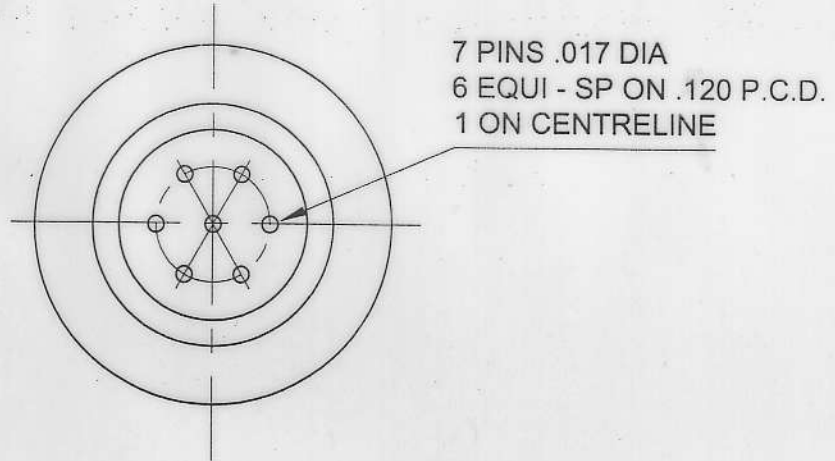

SONARDYNE & CHELSEA INSTRUMENTS - 1902211/A
 DEEP BODY THERMOMETERS - 1902211/B

- 1 HOUSING 1875003
- 7 PINS SEE TABLE
- 1 PREFORM 1902212/A (53/D)

IF IN DOUBT - ASK
 DO NOT SCALE THIS PRINT

REF No	PIN 'L'	PART No
1902211/A	2.160/2.130	1900271
1902211/B	1.665/1.635	1900791

28-01-03	3	REDRAWN - TIN/LEAD PLATE WAS ETFB	B.V.H.
DATE	ISSUE	REVISION	DR'N APP'D

MATERIAL HOUSING - MILD STEEL PINS - 48/51% Ni BAL Fe PREFORMS - GLASS	TOLERANCES UNLESS OTHERWISE STATED DIMENSIONS ± .005 ANGULAR CONCENTRICITY OF ALL DIAMETERS T.I.R. ALL SHARP EDGES TO BE BROKEN SMOOTHLY ALL DIMENSIONS IN INCHES	DRAWN B.V.H.
		DATE 28-01-03
FINISH TIN/LEAD PLATE	ORIGINAL SCALE 5:1	CHK'D APP'D

WESLEY COE (CAMBRIDGE) LTD

TITLE SEAL ASSY 7 PIN	PART No 1902211	SHEET 1 OF 2	ISSUE 3
--------------------------	--------------------	--------------	------------

W2154/1